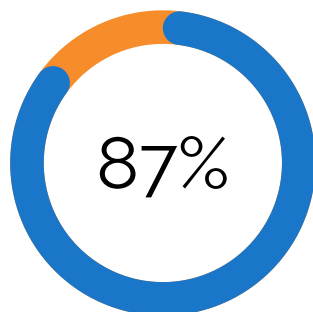

WORKSHOPS

209

STUDENT PARTICIPANTS