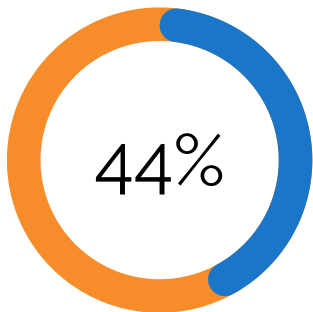

THE GU4LA IMPACT

AUG. 23, 2021-DEC. 17, 2021

STUDENT ENGAGEMENT

CLASSES OF 2024 & 2025

UNIQUE GU4LA STUDENTS SERVED

HOURS PROVIDED

At RKHS, about 222 unique students, or 92%, received GU4LA services during the fall semester. Such services included workshops, peer mentor meetings, dual enrollment application support, and counseling/advising

SERVICE HIGHLIGHTS

Approximately 209 students, or 87% of ninth- and 10th-graders, participated in GEAR UP workshops where they learned about high school graduation and college entrance (A-G) requirements. About 44% of students also discussed A-G planning during personalized academic advising sessions.

COUSELING/ADVISING

107

STUDENT PARTICIPANTS